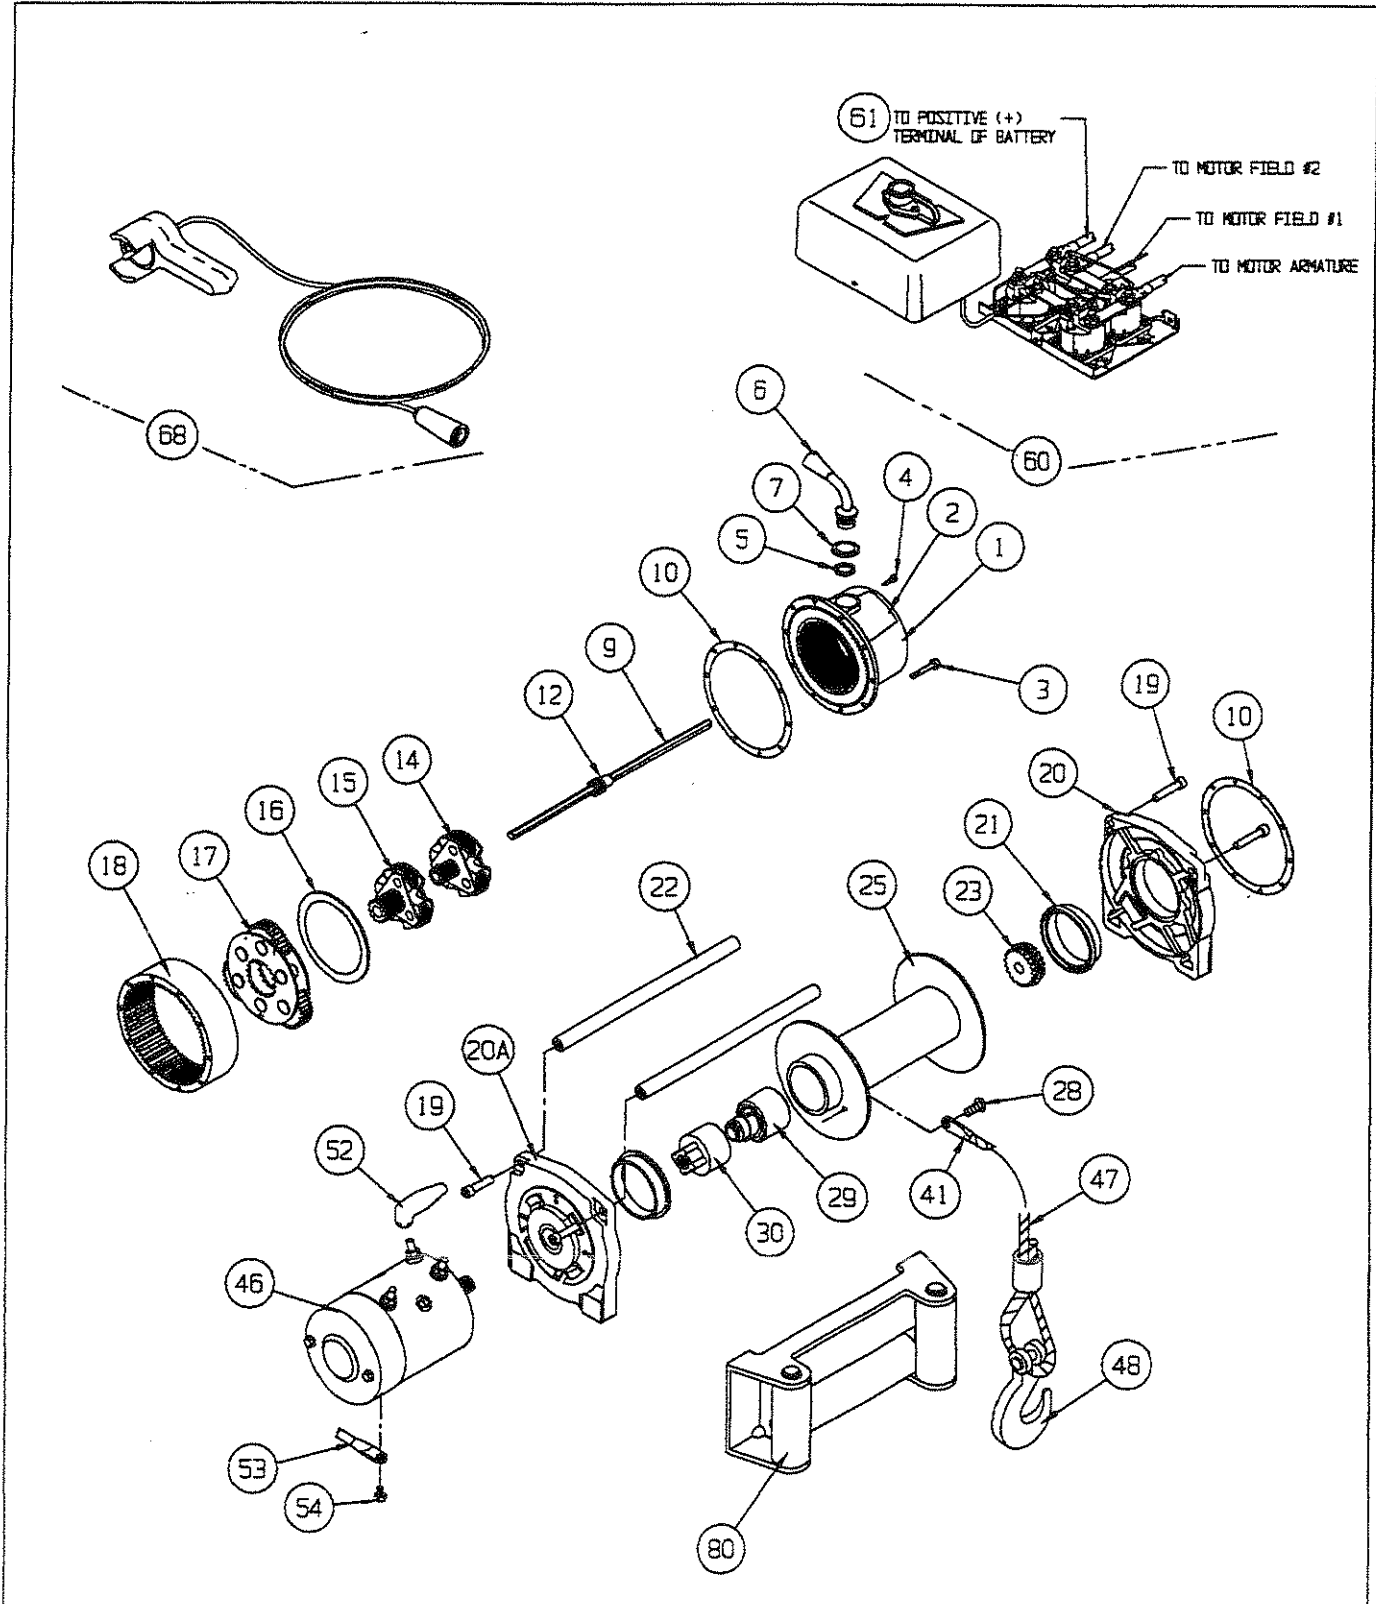

# M8000

SERIAL NO. 623711 AND UP

WARN M8000 WINCH REPLACEMENT PARTS LIST			
SERIAL NO. 623711 AND UP (P/N 26502)			
<b>ORDERING INFORMATION:</b> When ordering please give Warn Model, Serial Number & Battery voltage. Parts may be obtained through your local dealer or distributor.			
ITEM	QTY	PART NO.	DESCRIPTION
1	1	37131	END HOUSING, ASSY,
2	1	26690	DECAL
3	10	13850	SOCKET HEAD CAPSCREW, 10-24 x 2 1/2
4	1	13872	DETENT SCREW
5	1	21010	O-RING SEAL
6	1	21012	CLUTCH LEVER
7	1	21008	RETAINER, SEAL
9	1	27372	HEX SHAFT, 10.10
10	2	13848	GASKET
12	1	13874	SUN GEAR
14	1	28430	CARRIER ASSEMBLY, STAGE 1
15	1	28431	CARRIER ASSEMBLY, STAGE 2
16	1	13826	THRUST BEARING
17	1	28432	CARRIER ASSEMBLY, STAGE 3
18	1	25308	RING GEAR
19	4	60451	BOLT, SHCS, THREAD CUTTING 5/16-18x1-1/4
20	1	25986	DRUM SUPPORT, GEAR TRAIN
20A	1	25985	DRUM SUPPORT, MOTOR
21	2	13831	DRUM BUSHING
22	2	32408	TIE ROD
23	1	14584	DRIVE SPLINED W/RETAINING RING
25	1	26107	DRUM ASSEMBLY
28	1	13699	BUTTON HEAD CAPSCREW
29	1	32455	BRAKE ASSEMBLY
30	1	26006	MOTOR COUPLER
41	1	16436	WIRE ROPE TERMINAL KIT
46	1	25982	MOTOR, 12 VDC
47	1	27110	WIRE ROPE ASSY, 5/16"x100' (Includes Item 41)

WARN M8000 WINCH REPLACEMENT PARTS LIST			
<b>ORDERING INFORMATION:</b> When ordering please give Warn Model, Serial Number & Battery voltage. Parts may be obtained through your local dealer or distributor.			
ITEM	QTY	PART NO.	DESCRIPTION
48	1	5320	CLEVIS HOOK, 3/8 SLIP
52	3	2090	BOOT, ELECTRICAL TERMINAL
53	1	15901	CABLE ASSY, ELECTRIC, 2GAX72"(BLACK)
54	1	26744	HEX HEAD CAPSCREW, M8x2.25X12mm
59	4	28396	SOLENOID, TERMINAL UPRIGHT
60	1	38842	WINCH CONTROL, 12 VDC
61	1	33295	CABLE ASSY, ELECTRIC, 2GAX72"
68	1	38626	REMOTE CONTROL ASSEMBLY
80	1	5742	FAIRLEAD, ROLLER
P/N 27339 REV F0			